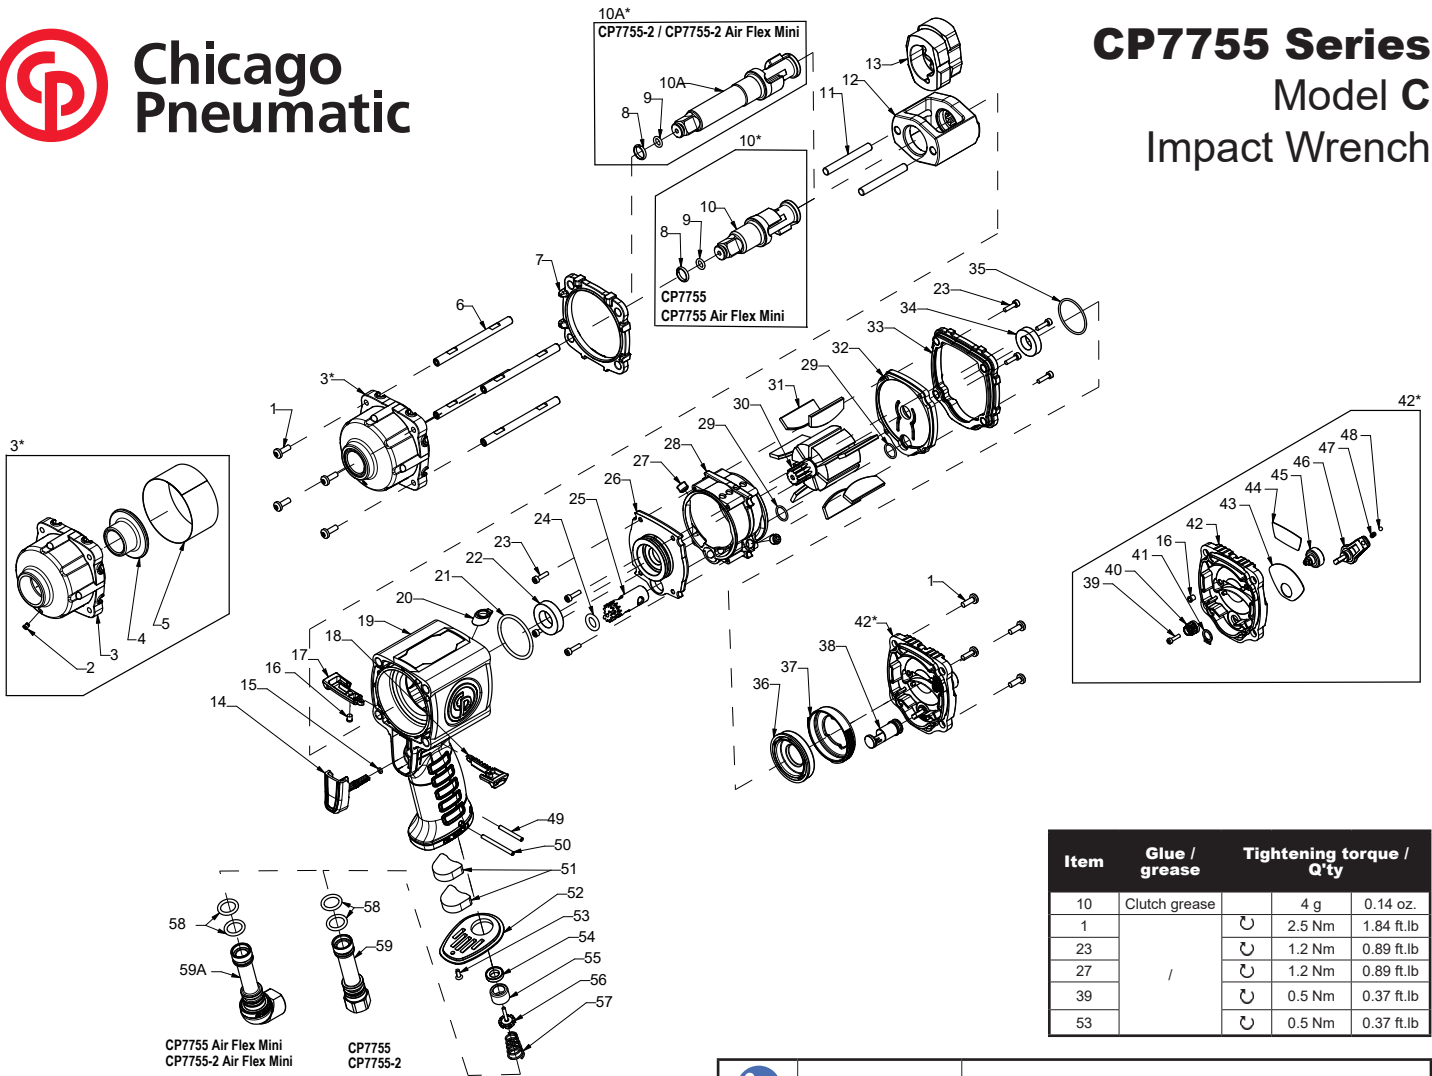

**Chicago
Pneumatic**

**CP7755 Series
Model C
Impact Wrench**

Item	Glue / grease	Tightening torque / Q'ty
10	Clutch grease	4 g 0.14 oz.
1		2.5 Nm 1.84 ft.lb
23		1.2 Nm 0.89 ft.lb
27		1.2 Nm 0.89 ft.lb
39		0.5 Nm 0.37 ft.lb
53		0.5 Nm 0.37 ft.lb

Item No.	Part No.	Description	Q'ty
11	2050521123	Hammer Pin (Set of 2)	1
12	2050521143	Hammer Frame	1
13	2050521133	Hammer (Set of 2)	1
19	8940175556	Motor Housing	1
28	8940175568	Cylinder Included 27 (x2)	1
30	8940175569	Rotor	1
31	8940175570	Rotor Blade (Set of 7)	1
10*	2050521363	Anvil Assembly	
8		Socket Retainer	1
9		O-Ring 5.8x1.9	1
10		Anvil Unit	1
10A*	2050526443	Anvil Long Assembly	
8		Socket Retainer	1
9		O-Ring 5.8x1.9	1
10A		Anvil Long	1
A	8940171601	Socket Retainer Kit	
8		Socket Retainer	5
9		O-Ring 5.8x1.9	5
B	8940176213	Clutch Housing Kit	
3*		Clutch Housing (Assembled with 2, 3, 4 & 5)	1
7		Bumper Front	1
C	8940176214	Front End Plate Kit	
21		O-Ring 32.99x2.62	1
22		Ball Bearing 6902ZZ	1
26		Front End Plate	1
D	8940176215	Rear End Plate Kit	
29		O-Ring 11x1.27	1
32		Rear End Plate	1
34		Ball Bearing 6901	1
35		O-Ring 27x1.5	1
E	8940176227	Throttle Valve Kit	
54		Valve Seat	1
55		Bushing	1
56		Throttle Valve	1
57		Spring-Inlet Valve	1
F	8940176216	Exhaust Deflector Kit	
49		Slotted Spring Pin Ø3x26	1
50		Slotted Spring Pin Ø3x36	1
51		Muffler (Set of 2)	1
52		Exhaust Deflector	1